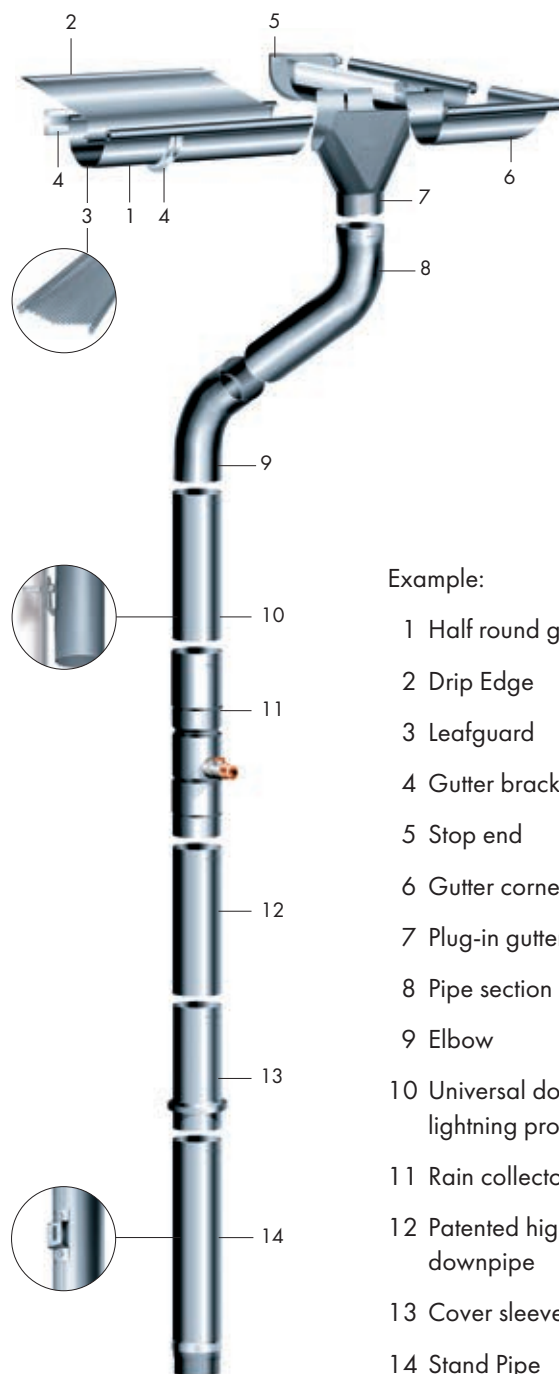

Example:

- 1 Half round gutter
- 2 Drip Edge
- 3 Leafguard
- 4 Gutter brackets/Snap-lock system
- 5 Stop end
- 6 Gutter corner
- 7 Plug-in gutter outlet
- 8 Pipe section
- 9 Elbow
- 10 Universal downpipe bracket with lightning protection attachment
- 11 Rain collector
- 12 Patented high frequency-welded downpipe
- 13 Cover sleeve
- 14 Stand Pipe